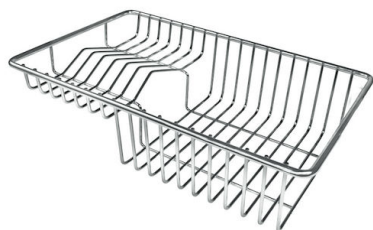

ACCESSORI OPZIONALI

Cestello portapiatti inox

8100 303

* solo in abbinamento con l'accessorio
8644 101